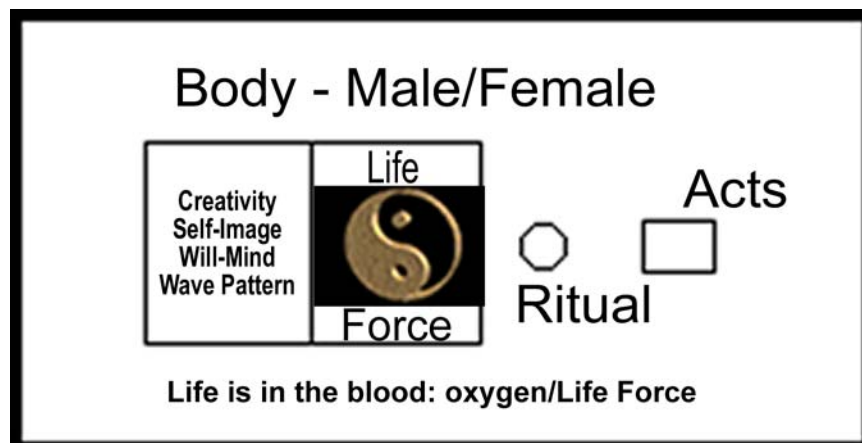

Leviticus 17:11; Hebrews 9:22