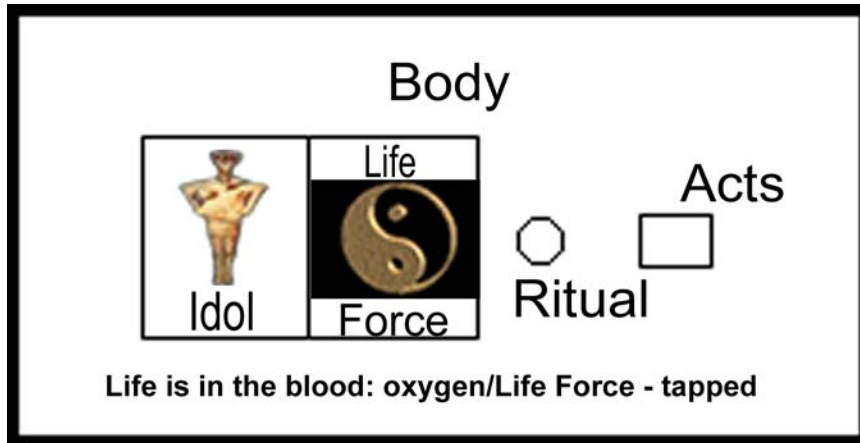

Metaphysical Body + Life Force = Angelic Being

Bulding of Stones + Holy Spirit = Temple

Mortal Body + Holy Spirit at Conception = Jesus/Yeshua

Transformed Body + Holy Spirit Restored = Son of God by Resurrection

Metaphysical Body + Holy Spirit = God

Mortal Body (Likeness of God) + Life Force = Living Human (Image of God)
Human Mortal Body + Life Force + Holy Spirit = Living Human Born of Spirit

Linked to Metaphysical Body in Heaven

Leviticus 17:11; Hebrews 9:22

Natural Person

On Earth as it is in Heaven

Animal

Angel or Demon

Structure of Jesus

Hebrews 10:19; 13:20; 1John1:17; John 6:53

On Earth as it is in Heaven

Idolater Person

True Holy Spirit Filled Person

Comparative Structure of Reality					
		Mystics' Seventh Heaven	Bible's Third Heaven	12 - God's Throne of Eternity	
Reality Continuum	Metaphysical Realm	6	Bible's Second Heaven or the Fallen Angelic Dominion. Good angels must battle their way through this to reach humanity.	11	
		5		10	
		4		9	
		3		8	
		2		7	
		1		6	
	Light Speed/ Life Force Boundary - 5				
	Physical Realm			Bible's First Heaven of the Physical Universe	4 - Time
					3 - Height
					2 - Width
		1 - Length			