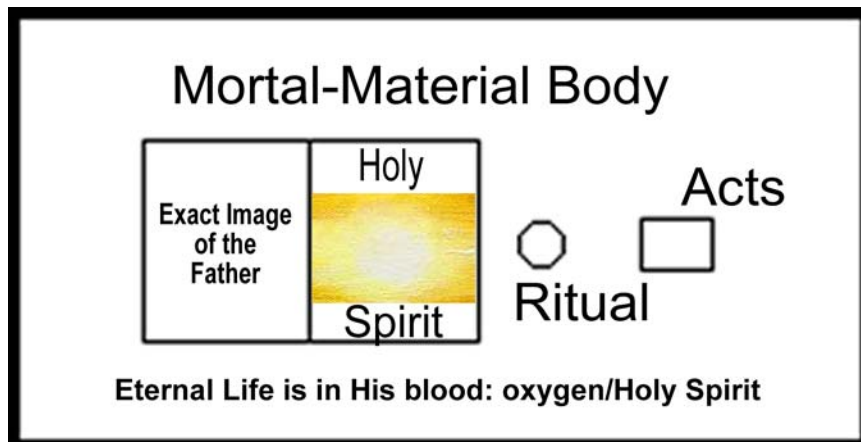

Metaphysical Body + Life Force = Angelic Being

Bulding of Stones + Holy Spirit = Temple

Mortal Body + Holy Spirit at Conception = Jesus/Yeshua

Transformed Body + Holy Spirit Restored = Son of God by Resurrection

Metaphysical Body + Holy Spirit = God

Mortal Body (Likeness of God) + Life Force = Living Human (Image of God)
Human Mortal Body + Life Force + Holy Spirit = Living Human Born of Spirit

Linked to Metaphysical Body in Heaven

Leviticus 17:11; Hebrews 9:22

Natural Person

On Earth as it is in Heaven

Animal

Angel or Demon

Structure of Jesus

Hebrews 10:19; 13:20; 1John1:17; John 6:53

On Earth as it is in Heaven

Idolater Person

True Holy Spirit Filled Person

Comparative Structure of Reality					
		Mystics' Seventh Heaven	Bible's Third Heaven	12 - God's Throne of Eternity	
Reality Continuum	Metaphysical Realm	6	Bible's Second Heaven or the Fallen Angelic Dominion. Good angels must battle their way through this to reach humanity.	11	
		5		10	
		4		9	
		3		8	
		2		7	
		1		6	
	Light Speed/ Life Force Boundary - 5				
	Physical Realm			Bible's First Heaven of the Physical Universe	4 - Time
					3 - Height
					2 - Width
		1 - Length			