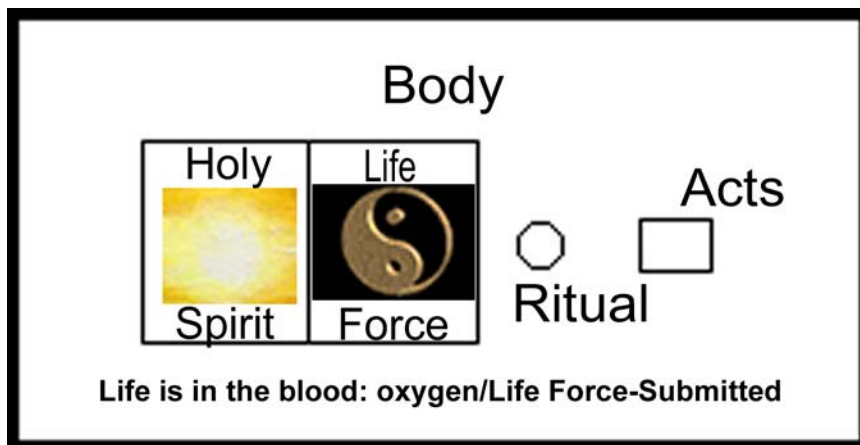

Metaphysical Body + Life Force = Angelic Being

Bulding of Stones + Holy Spirit = Temple

Mortal Body + Holy Spirit at Conception = Jesus/Yeshua

Transformed Body + Holy Spirit Restored = Son of God by Resurrection

Metaphysical Body + Holy Spirit = God

Mortal Body (Likeness of God) + Life Force = Living Human (Image of God)
Human Mortal Body + Life Force + Holy Spirit = Living Human Born of Spirit

Linked to Metaphysical Body in Heaven

Leviticus 17:11; Hebrews 9:22

Natural Person

On Earth as it is in Heaven

Animal

Angel or Demon

Structure of Jesus

Hebrews 10:19; 13:20; 1John1:17; John 6:53

On Earth as it is in Heaven

Idolater Person

True Holy Spirit Filled Person

Comparative Structure of Reality					
		Mystics' Seventh Heaven	Bible's Third Heaven	12 - God's Throne of Eternity	
Reality Continuum	Metaphysical Realm	6	Bible's Second Heaven or the Fallen Angelic Dominion. Good angels must battle their way through this to reach humanity.	11	
		5		10	
		4		9	
		3		8	
		2		7	
		1		6	
	Light Speed/ Life Force Boundary - 5				
	Physical Realm			Bible's First Heaven of the Physical Universe	4 - Time
					3 - Height
					2 - Width
		1 - Length			